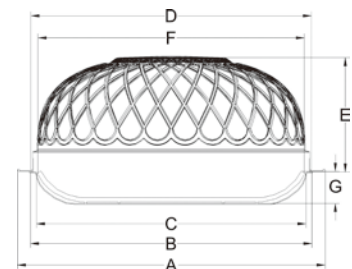

- A: Outside size
- C: inside size
- D: Cover size
- E: Cover height
- F: Ceramic plate size
- G: Inside height

SILVER PLATED  
ZA-011B  
STAINLESS STEEL  
ZA-011E

GOLD AND SILVER PLATED  
ZA-011C

RED ROSE PLATED  
ZA-011D

Plate size	A	B	C	D	E	F	G
16"	412x282	355x230	323x192	353x226	85	338x207	35

(mm)

- A: Outside size
- C: inside size
- D: Cover size
- E: Cover height
- F: Ceramic plate size
- G: Inside height

SILVER PLATED  
ZA-012B  
STAINLESS STEEL  
ZA-012E

GOLD AND SILVER PLATED  
ZA-012C

RED ROSE PLATED  
ZA-012D

(mm)

Plate size	A	B	C	D	E	F	G
10.25"	260	215	200	211	75	195	43
13"	330	290	260	314	118	255	25
14.5"	370	325	305	322	118	300	48
16"	405	360	330	359	133	325	50
18.5"	475	424	405	418	140	400	70
23"	585	528	510	523	205	505	80
24"	610	550	514	546	200	509	75
29.5"	755	670	640	661	246	635	75

A: Outside size  
C: inside size  
D: Cover size  
E: Cover height  
F: Ceramic plate size  
G: Inside height