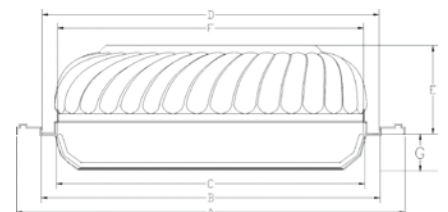

SILVER PLATED  
ZA-015B  
STAINLESS STEEL  
ZA-015E

GOLD AND SILVER PLATED  
ZA-015C

RED ROSE PLATED  
ZA-015D

Plate size	A	B	C	D	E	F	G
31"	796x505	724x435	678x392	718x437	170	693x407	60

(mm)

- A: Outside size
- C: inside size
- D: Cover size
- E: Cover height
- F: Ceramic plate size
- G: Inside height