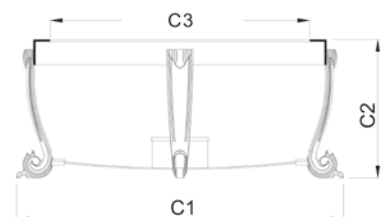

Oval crown water-drop cover and plate series ZB -003/004

Below all display pictures are just for your reference , specific please in kind prevail. And the quotation don't include the ceramic price.

Size List:	C1	C2	C3 Inside plate
配21"盖/with 21" cover	610	223	∅ 480xH80mm
配16.5"盖/with 16.5" cover	530	205	∅ 360xH80mm
配12.5"盖/with 12.5" cover	390	190	∅ 300xH70mm

(mm)