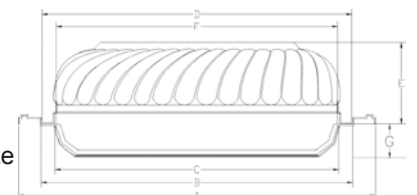

SILVER PLATED  
ZA-011B  
STAINLESS STEEL  
ZA-011E

GOLD AND SILVER PLATED  
ZA-011C

RED ROSE PLATED  
ZA-011D

Plate size	A	B	C	D	E	F	G
16"	412x282	355x230	323x192	353x226	85	338x207	35

(mm)

- A: Outside size
- C: inside size
- D: Cover size
- E: Cover height
- F: Ceramic plate size
- G: Inside height