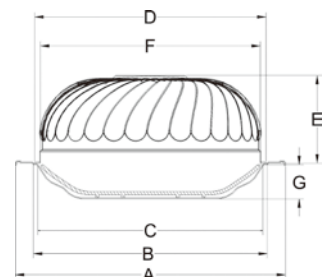

(mm)

A:Outside size  
C:inside size  
D:Cover size  
E:Cover height  
F: Ceramic plate size  
G:Inside height

GOLD PLATED  
ZA-010A

SILVER PLATED  
ZA-010B  
STAINLESS STEEL  
ZA-010E

GOLD AND SILVER PLATED  
ZA-010C

RED ROSE PLATED  
ZA-010D

(mm)

Plate size	A	B	C	D	E	F	G
13"	330	290	260	314	118	255	25
16"	405	360	330	359	133	325	50
24"	610	550	514	546	200	509	75
29.5"	755	670	640	661	246	635	75

- A: Outside size
- C: inside size
- D: Cover size
- E: Cover height
- F: Ceramic plate size
- G: Inside height