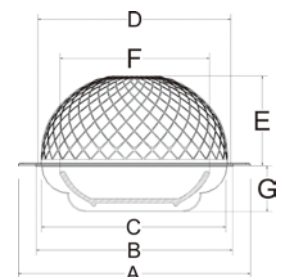

A:Outside size  
C:inside size  
D:Cover size  
E:Cover height  
F:Ceramic plate size  
G:Inside height

SILVER PLATED  
ZA-002B  
STAINLESS STEEL  
ZA-002E

GOLD AND SILVER PLATED  
ZA-002C

RED ROSE PLATED  
ZA-002D

(mm)

Plate size	A	B	C	D	E	F	G
10.25"	260	215	200	211	90	195	43
14.5"	370	325	305	322	137	300	48
18.5"	475	424	405	418	185	400	70
23"	585	528	510	523	240	505	80

- A: Outside size
- C: inside size
- D: Cover size
- E: Cover height
- F: Ceramic plate size
- G: Inside height

(mm)

- A: Outside size
- C: inside size
- D: Cover size
- E: Cover height
- F: Ceramic plate size
- G: Inside height