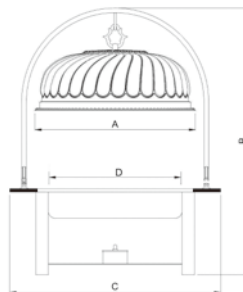

RED ROSE PLATED  
ZC-007D

(mm)

Size List:	A	B	C	D Inside plate
配28"盖/with 28" cover	720x430	1000	880x450	660x380x70