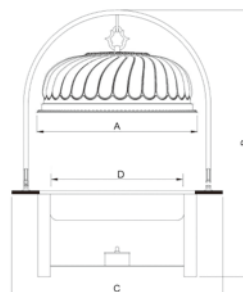

GOLD AND SILVER PLATED  
ZC-002C

Three covers can be selected:

ZA-002A

ZA-001A

ZA-012A

RED ROSE PLATED  
ZC-002D

(mm)

Size List:	A	B	C	D Inside plate
配21"盖/with 21" cover	550	990	700	∅ 480xH80mm
配16.5"盖/with 16.5" cover	420	970	565	∅ 360xH80mm
配14"盖/with 14" cover	355	970	500	∅ 300xH70mm