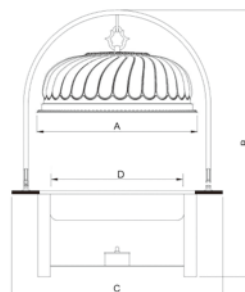

RED ROSE PLATED  
ZC-008D

(mm)

Size List:	A	B	C	D Inside plate
配28"盖/with 28" cover	720x430	1000	880x450	660x380x70