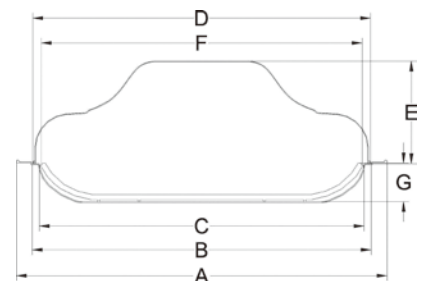

A: Outside size  
C: inside size  
D: Cover size  
E: Cover height  
F: Ceramic plate size  
G: Inside height

SILVER PLATED  
ZA-004B  
STAINLESS STEEL  
ZA-004E

GOLD AND SILVER PLATED  
ZA-004C

RED ROSE PLATED  
ZA-004D

Plate size	A	B	C	D	E	F	G
10.5"	270	227	212	226	80	207	30
14"	360	300	266	293	110	261	33
16"	407	340	315	336	117	310	50
18"	456	393	371	390	135	366	53
20.5"	525	443	418	437	150	413	56
23"	595	525	488	522	160	483	60
29.5"	665	673	643	666	190	638	75

(mm)

- A: Outside size
- C: inside size
- D: Cover size
- E: Cover height
- F: Ceramic plate size
- G: Inside height