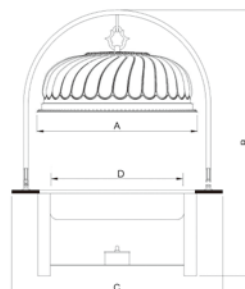

Three covers can be selected:

ZA-008A

ZA-009A

ZA-014A

SILVER PLATED  
ZC-006B  
STAINLESS STEEL  
ZC-006E

RED ROSE PLATED  
ZC-006D

(mm)

Size List:	A	B	C	D Inside plate
配28"盖/with 28" cover	720x430	1000	880x450	660x380x70