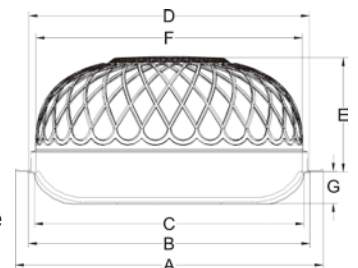

(mm)

- A: Outside size
- C: inside size
- D: Cover size
- E: Cover height
- F: Ceramic plate size
- G: Inside height

A: Outside size  
C: inside size  
D: Cover size  
E: Cover height  
F: Ceramic plate size  
G: Inside height

SILVER PLATED  
ZA-013B  
STAINLESS STEEL  
ZA-013E

GOLD AND SILVER PLATED  
ZA-013C

RED ROSE PLATED  
ZA-013D

Plate size	A	B	C	D	E	F	G
16"	412x282	355x230	323x192	353x226	85	338x207	35

(mm)

- A: Outside size
- C: inside size
- D: Cover size
- E: Cover height
- F: Ceramic plate size
- G: Inside height

SILVER PLATED  
ZA-014B  
STAINLESS STEEL  
ZA-014E

GOLD AND SILVER PLATED  
ZA-014C

RED ROSE PLATED  
ZA-014D

Plate size	A	B	C	D	E	F	G
31"	796x505	724x435	678x392	718x437	170	693x407	60

(mm)

- A: Outside size
- C: inside size
- D: Cover size
- E: Cover height
- F: Ceramic plate size
- G: Inside height