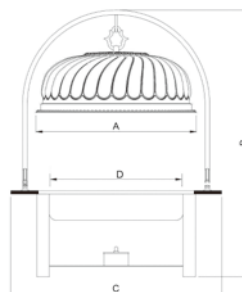

Size List:	A	B	C	D Inside plate
配21"盖/with 21" cover	550	990	700	∅ 480xH80mm
配16.5"盖/with 16.5" cover	420	970	565	∅ 360xH80mm
配14"盖/with 14" cover	355	970	500	∅ 300xH70mm