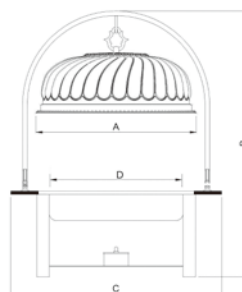

Size List:	A	B	C	D Inside plate
配21"盖/with 21" cover	550	990	700	∅ 480xH80mm
配16.5"盖/with 16.5" cover	420	970	565	∅ 360xH80mm
配14"盖/with 14" cover	355	970	500	∅ 300xH70mm