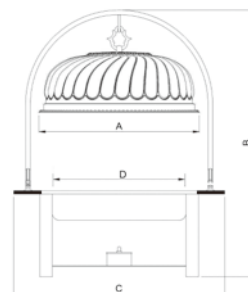

SILVER PLATED  
ZC-001B  
STAINLESS STEEL  
ZC-001E

GOLD AND SILVER PLATED  
ZC-001C

Three covers can be selected:

ZA-002A

ZA-001A

ZA-012A

RED ROSE PLATED  
ZC-001D

Size List:	A	B	C	D Inside plate
配21"盖/with 21" cover	550	1030	700	∅ 480xH80mm
配16.5"盖/with 16.5" cover	420	1000	565	∅ 360xH80mm
配14"盖/with 14" cover	360	900	500	∅ 300xH70mm