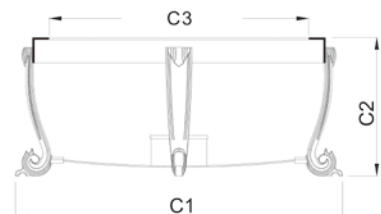

- A: Outside size
- C: inside size
- D: Cover size
- E: Cover height
- F: Ceramic plate size
- G: Inside height

RED ROSE PLATED  
ZB-002D

Size List:	C1	C2	C3 Inside plate
配21"盖/with 21" cover	610	223	∅ 480xH80mm
配16.5"盖/with 16.5" cover	530	205	∅ 360xH80mm
配12.5"盖/with 12.5" cover	390	190	∅ 300xH70mm

(mm)