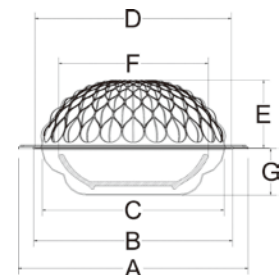

- A: Outside size
- C: inside size
- D: Cover size
- E: Cover height
- F: Ceramic plate size
- G: Inside height

GOLD AND SILVER PLATED  
ZA-003C

RED ROSE PLATED  
ZA-003D

(mm)

Plate size	A	B	C	D	E	F	G
10.25"	270	213	196	212	65	191	45
14.5"	404	340	318	338	115	313	58
18.5"	482	422	405	420	135	400	70
23"	586	526	510	518	176	505	80

A: Outside size  
C: inside size  
D: Cover size  
E: Cover height  
F: Ceramic plate size  
G: Inside height