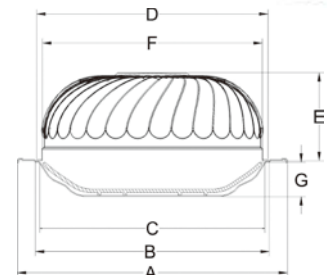

- A: Outside size
- C: inside size
- D: Cover size
- E: Cover height
- F: Ceramic plate size
- G: Inside height

SILVER PLATED  
ZA-017B  
STAINLESS STEEL  
ZA-017E

GOLD AND SILVER PLATED  
ZA-017C

RED ROSE PLATED  
ZA-017D

(mm)

Plate size	A	B	C	D	E	F	G
23"	755	670	640	661	246	635	75
Other sizes please reference ZA-010, or customize							