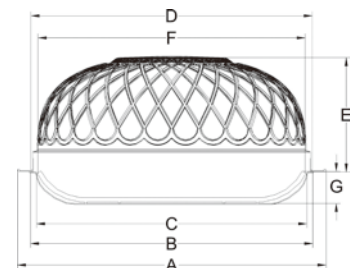

(mm)

- A: Outside size
- C: inside size
- D: Cover size
- E: Cover height
- F: Ceramic plate size
- G: Inside height

SILVER PLATED  
ZA-013B  
STAINLESS STEEL  
ZA-013E

GOLD AND SILVER PLATED  
ZA-013C

RED ROSE PLATED  
ZA-013D

Plate size	A	B	C	D	E	F	G
16"	412x282	355x230	323x192	353x226	85	338x207	35

(mm)

- A: Outside size
- C: inside size
- D: Cover size
- E: Cover height
- F: Ceramic plate size
- G: Inside height

SILVER PLATED  
ZA-014B  
STAINLESS STEEL  
ZA-014E

GOLD AND SILVER PLATED  
ZA-014C

RED ROSE PLATED  
ZA-014D

Plate size	A	B	C	D	E	F	G
31"	796x505	724x435	678x392	718x437	170	693x407	60

(mm)

- A: Outside size
- C: inside size
- D: Cover size
- E: Cover height
- F: Ceramic plate size
- G: Inside height

SILVER PLATED  
ZA-015B  
STAINLESS STEEL  
ZA-015E

GOLD AND SILVER PLATED  
ZA-015C

RED ROSE PLATED  
ZA-015D

Plate size	A	B	C	D	E	F	G
31"	796x505	724x435	678x392	718x437	170	693x407	60

(mm)

- A: Outside size
- C: inside size
- D: Cover size
- E: Cover height
- F: Ceramic plate size
- G: Inside height