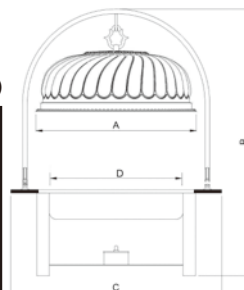

Size List:	A	B	C	D Inside plate
配21"盖/with 21" cover	550	990	700	∅ 480xH80mm
配16.5"盖/with 16.5" cover	420	970	565	∅ 360xH80mm
配14"盖/with 14" cover	355	970	500	∅ 300xH70mm

Ceramic

Stainless steel

GOLD PLATED  
ZC-005A

GOLD AND SILVER PLATED  
ZC-005C

RED ROSE PLATED  
ZC-005D

(mm)

Size List:	A	B	C	D Inside plate
配21"盖/with 21" cover	550	1030	700	∅ 480xH80mm
配16.5"盖/with 16.5" cover	420	1000	565	∅ 360xH80mm
配14"盖/with 14" cover	360	900	500	∅ 300xH70mm