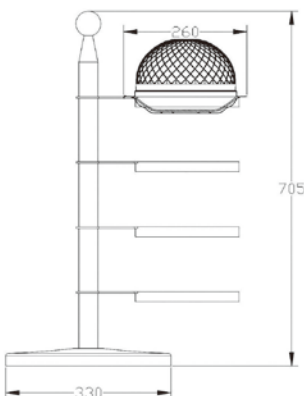

## Display stand with 10 inch dome and plate ZC-010

GOLD PLATED  
ZC-010

GOLD PLATED  
ZA-001A

GOLD PLATED  
ZA-003A

GOLD PLATED  
ZA-002A

GOLD PLATED  
ZA-016A

The below items could be chosen for the ZC-010