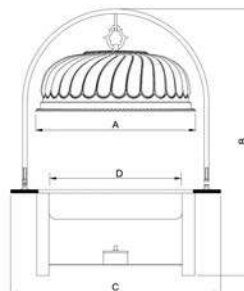

Three covers can be selected:

SILVER PLATED
ZC-006B
STAINLESS STEEL
ZC-006E

RED ROSE PLATED
ZC-006D

(mm)

Size List:	A	B	C	D Inside plate
配32"盖/with 32" cover	720x430	1000	880x450	660x380x70

Marble Hanging Chafing Dish ZC-007