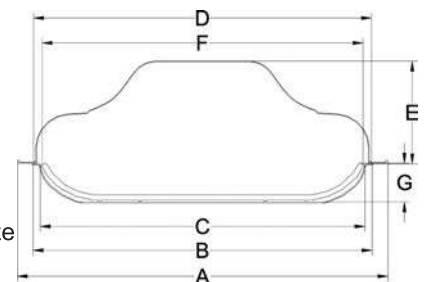

A:Outside size
C:inside size
D:Cover size
E:Cover height
F: Ceramic plate size
G:Inside height

Oval Dragon Cover and Plate series ZA-007

Below all display pictures are just for your reference , specific please in kind prevail. And the quotation don't include the ceramic price.

GOLD PLATED
ZA-007A

SILVER PLATED
ZA-007B
STAINLESS STEEL
ZA-007E

GOLD AND SILVER PLATED
ZA-007C

RED ROSE PLATED
ZA-007D

(mm)

Plate size	A	B	C	D	E	F	G
10.5"	263x212	199x146	185x134	197x144	69	180X129	28
11.5"	293x237	225x169	211x155	223x167	79	206x150	30
14"	351x282	277x208	261x192	275x206	90	256x187	37
16"	412x324	335x216	312x224	333x214	100	307x219	34
18.5"	466x366	385x289	366x256	383x287	106	361x251	40
20.5"	520x400	442x324	420x300	440x322	106	415x295	45
22"	561x430	480x363	461x330	478x361	130	456x325	46
24"	602x412	538x348	500x310	536x346	140	495x305	64
30.5"	778x512	714x448	676x410	712x446	280	671x405	77
38"	962x630	892x560	860x530	890x558	200	855x525	80

A: Outside size
C: inside size
D: Cover size
E: Cover height
F: Ceramic plate size
G: Inside height

Oval hammered cover and plate series ZA-008

Below all display pictures are just for your reference , specific please in kind prevail. And the quotation don't include the ceramic price.