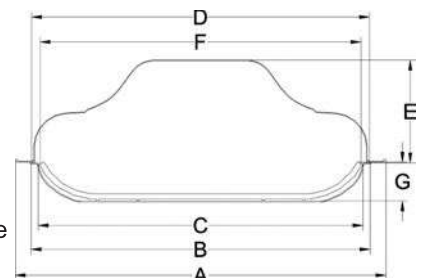

A: Outside size
C: inside size
D: Cover size
E: Cover height
F: Ceramic plate size
G: Inside height

Oval mirror cover and plate series ZA-009

Below all display pictures are just for your reference , specific please in kind prevail. And the quotation don't include the ceramic price.

GOLD PLATED
ZA-009A

SILVER PLATED
ZA-009B
STAINLESS STEEL
ZA-009E

GOLD AND SILVER PLATED
ZA-009C

RED ROSE PLATED
ZA-009D

Plate size	A	B	C	D	E	F	G
10.5"	264x212	200x150	180x132	195x148	41	195x147	20
11.5"	290x235	228x172	210x153	225x170	62	225x168	23
14"	350x282	280x212	258x193	280x210	90	273x208	25
16"	405x315	337x250	310x220	332x245	100	325x235	28
18.5"	474x372	393x292	363x258	385x285	105	378x273	30
20.5"	527x404	446x327	418x306	438x323	105	433x321	40
22.5"	575x445	493x364	463x334	484x360	115	478x349	45
24"	622x424	543x345	503x306	535x340	123	518x321	55
32"	800x520	725x438	680x395	720x436	170	695x410	65
38"	980x648	895x565	860x528	890x562	182	875x543	75

(mm)

A: Outside size
C: inside size
D: Cover size
E: Cover height
F: Ceramic plate size
G: Inside height

Round crown water-drop pattern cover and plate series Z-010

Below all display pictures are just for your reference , specific please in kind prevail. And the quotation don' t include the ceramic price.