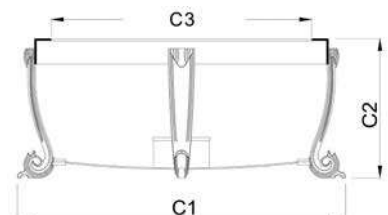

A: Outside size
C: inside size
D: Cover size
E: Cover height
F: Ceramic plate size
G: Inside height

Round mirror cover and plate series ZA-005

Below all display pictures are just for your reference , specific please in kind prevail. And the quotation don' t include the ceramic price.

A: Outside size
C: inside size
D: Cover size
E: Cover height
F: Ceramic plate size
G: Inside height

Oval mirror cover and plate series ZA-009

Below all display pictures are just for your reference , specific please in kind prevail. And the quotation don't include the ceramic price.

SILVER PLATED
ZB-004B
STAINLESS STEEL
ZB-004C

RED ROSE PLATED
ZB-003D

RED ROSE PLATED
ZB-004D

Inside plate Choose:

Ceramic

Stainless steel

(mm)

Size List:	C1	C2	C3 Inside plate
配21"盖/with 21" cover	610	223	∅480xH80mm
配16.5"盖/with 16.5" cover	530	205	∅360xH80mm
配12.5"盖/with 12.5" cover	390	190	∅300xH70mm