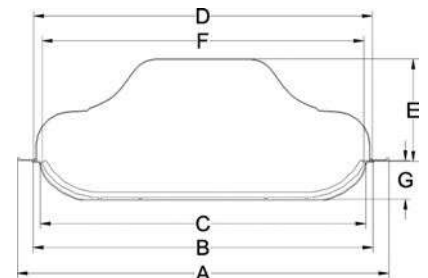

A:Outside size
C:inside size
D:Cover size
E:Cover height
F: Ceramic plate size
G:Inside height

Round hammered cover and plate series ZA-004

Below all display pictures are just for your reference , specific please in kind prevail. And the quotation don't include the ceramic price.

GOLD PLATED
ZA-004A

SILVER PLATED
ZA-004B
STAINLESS STEEL
ZA-004E

GOLD AND SILVER PLATED
ZA-004C

RED ROSE PLATED
ZA-004D

(mm)

Plate size	A	B	C	D	E	F	G
10.5"	270	227	212	226	80	207	30
14"	360	300	266	293	110	261	33
16"	407	340	315	336	117	310	50
18"	456	393	371	390	135	366	53
20.5"	525	443	418	437	150	413	56
23"	595	525	488	522	160	483	60
29.5"	665	673	643	666	190	638	75

A: Outside size
C: inside size
D: Cover size
E: Cover height
F: Ceramic plate size
G: Inside height

Round mirror cover and plate series ZA-005

Below all display pictures are just for your reference , specific please in kind prevail. And the quotation don' t include the ceramic price.