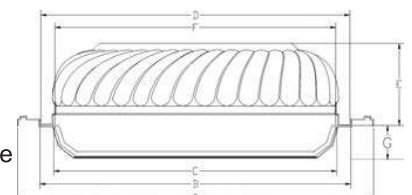

A:Outside size
C:inside size
D:Cover size
E:Cover height
F: Ceramic plate size
G:Inside height

Oval crown water-drop cover and plate series ZA-011

Below all display pictures are just for your reference , specific please in kind prevail. And the quotation don' t include the ceramic price.

GOLD PLATED
ZA-011A

SILVER PLATED
ZA-011B
STAINLESS STEEL
ZA-011E

GOLD AND SILVER PLATED
ZA-011C

RED ROSE PLATED
ZA-011D

Plate size	A	B	C	D	E	F	G
16"	412x282	355x230	323x192	353x226	85	338x207	35

(mm)

A:Outside size

C:inside size

D:Cover size

E:Cover height

F: Ceramic plate size

G:Inside height

Round reticulate pattern cover and plate series ZA-012

Below all display pictures are just for your reference , specific please in kind prevail. And the quotation don' t include the ceramic price.