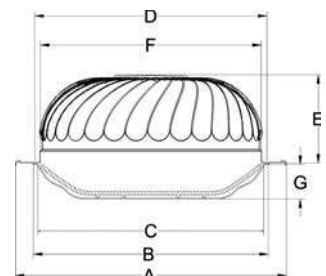

GOLD AND SILVER PLATED
ZA-016C

RED ROSE PLATED
ZA-016D

(mm)

Plate size	A	B	C	D	E	F	G
10.25"	260	228	214	226	95	209	43
14.5"	370	325	305	323	120	300	48
18.5"	475	424	405	421	158	400	70
23"	585	528	510	522	195	505	80

A:Outside size
C:inside size
D:Cover size
E:Cover height
F: Ceramic plate size
G:Inside height

Oval crown water-drop cover and plate series ZA-017

Below all display pictures are just for your reference , specific please in kind prevail. And the quotation don't include the ceramic price.