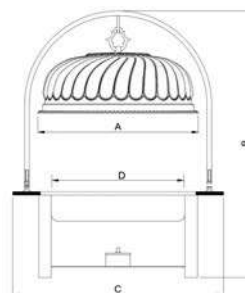

Size List:	A	B	C	D Inside plate
配21"盖/with 21" cover	550	990	700	∅480xH80mm
配16.5"盖/with 16.5" cover	420	970	565	∅360xH80mm
配14"盖/with 14" cover	355	970	500	∅300xH70mm

Stainless steel Hanging Chafing Dish ZC-005