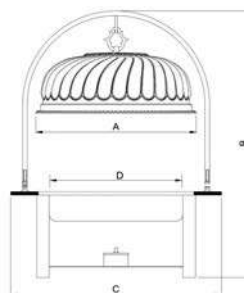

Size List:	A	B	C	D Inside plate
配21"盖/with 21" cover	550	1030	700	∅480xH80mm
配16.5"盖/with 16.5" cover	420	1000	565	∅360xH80mm
配14"盖/with 14" cover	360	900	500	∅300xH70mm

Marble Hanging Chafing Dish ZC-002

RED ROSE PLATED
ZC-002D

(mm)

Size List:	A	B	C	D Inside plate
配21"盖/with 21" cover	550	990	700	∅480xH80mm
配16.5"盖/with 16.5" cover	420	970	565	∅360xH80mm
配14"盖/with 14" cover	355	970	500	∅300xH70mm

Wooden Leg Hanging Chafing Dish ZC-003