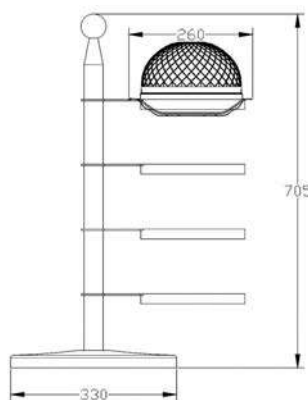

RED ROSE PLATED
ZC-008D

(mm)

Size List:	A	B	C	D Inside plate
配32"盖/with 32" cover	720x430	1000	880x450	660x380x70

Shell buffet stove with heating ZC-009A/B

STAINLESS STEEL
ZC-009A
L600xW600xH300

GOLD PLATED
ZC-009B

Display stand with 10 inch dome and plate ZC-010

GOLD PLATED
ZC-010

GOLD PLATED
ZA-001A

GOLD PLATED
ZA-003A

GOLD PLATED
ZA-002A

GOLD PLATED
ZA-016A

The below items could be chosen for the ZC-010

Handle