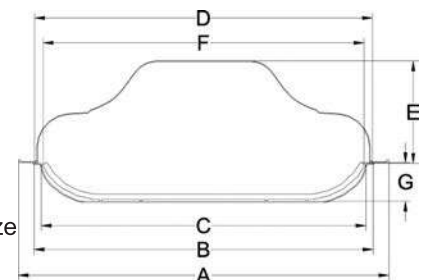

A: Outside size
C: inside size
D: Cover size
E: Cover height
F: Ceramic plate size
G: Inside height

Oval hammered cover and plate series ZA-008

Below all display pictures are just for your reference , specific please in kind prevail. And the quotation don't include the ceramic price.

GOLD PLATED
ZA-008A

SILVER PLATED
ZA-008B
STAINLESS STEEL
ZA-008E

GOLD AND SILVER PLATED
ZA-008C

RED ROSE PLATED
ZA-008D

(mm)

Plate size	A	B	C	D	E	F	G
10.5"	264x212	200x150	180x132	195x148	41	195x147	20
11.5"	290x235	228x172	210x153	225x170	62	225x168	23
14"	350x282	280x212	258x193	280x210	90	273x208	25
16"	405x315	337x250	310x220	332x245	100	325x235	28
18.5"	474x372	393x292	363x258	385x285	105	378x273	30
20.5"	527x404	446x327	418x306	438x323	105	433x321	40
22.5"	575x445	493x364	463x334	484x360	115	478x349	45
24"	622x424	543x345	503x306	535x340	123	518x321	55
32"	800x520	725x438	680x395	720x436	170	695x410	65
38"	980x648	895x565	860x528	890x562	182	875x543	75

A: Outside size
C: inside size
D: Cover size
E: Cover height
F: Ceramic plate size
G: Inside height

Oval mirror cover and plate series ZA-009

Below all display pictures are just for your reference , specific please in kind prevail. And the quotation don't include the ceramic price.