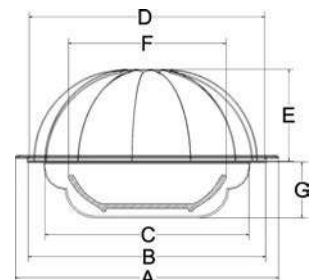

GOLD AND SILVER PLATED
ZA-001C

RED ROSE PLATED
ZA-001D

(mm)

Plate size	A	B	C	D	E	F	G
10.25"	260	215	198	210	81	194	43
14.5"	370	325	305	320	105	300	50
18.5"	475	424	405	418	125	400	70
23"	585	528	510	525	144	505	80

A:Outside size
C:inside size
D:Cover size
E:Cover height
F: Ceramic plate size
G:Inside height

Lord Coe Cover and Plate series ZA-002

Below all display pictures are just for your reference , specific please in kind prevail. And the quotation don't include the ceramic price.