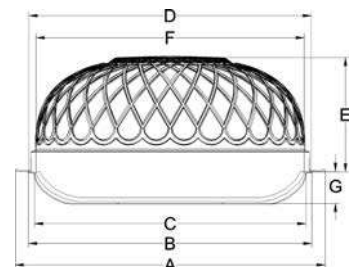

A:Outside size
C:inside size
D:Cover size
E:Cover height
F: Ceramic plate size
G:Inside height

Lord Coe Cover and Plate series ZA-002

Below all display pictures are just for your reference , specific please in kind prevail. And the quotation don't include the ceramic price.

GOLD PLATED
ZA-013A

SILVER PLATED
ZA-013B
STAINLESS STEEL
ZA-013E

GOLD AND SILVER PLATED
ZA-013C

RED ROSE PLATED
ZA-013D

Plate size	A	B	C	D	E	F	G
16"	412x282	355x230	323x192	353x226	85	338x207	35

(mm)

- A:Outside size
- C:inside size
- D:Cover size
- E:Cover height
- F: Ceramic plate size
- G:Inside height

SILVER PLATED
ZA-014B
STAINLESS STEEL
ZA-014E

GOLD AND SILVER PLATED
ZA-014C

RED ROSE PLATED
ZA-014D

Plate size	A	B	C	D	E	F	G
31"	796x505	724x435	678x392	718x437	170	693x407	60

(mm)

- A: Outside size
- C: inside size
- D: Cover size
- E: Cover height
- F: Ceramic plate size
- G: Inside height

GOLD AND SILVER PLATED
ZA-015C

RED ROSE PLATED
ZA-015D

Plate size	A	B	C	D	E	F	G
31"	796x505	724x435	678x392	718x437	170	693x407	60

(mm)

- A:Outside size
- C:inside size
- D:Cover size
- E:Cover height
- F: Ceramic plate size
- G:Inside height