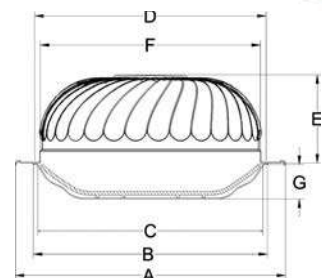

A:Outside size
C:inside size
D:Cover size
E:Cover height
F: Ceramic plate size
G:Inside height

Oval crown water-drop cover and plate series ZA-017

Below all display pictures are just for your reference , specific please in kind prevail. And the quotation don't include the ceramic price.

GOLD PLATED
ZA-017A

SILVER PLATED
ZA-017B
STAINLESS STEEL
ZA-017E

GOLD AND SILVER PLATED
ZA-017C

RED ROSE PLATED
ZA-017D

(mm)

Plate size	A	B	C	D	E	F	G
23"	755	670	640	661	246	635	75

Other sizes please reference ZA-010, or customize

- A: Outside size
- C: inside size
- D: Cover size
- E: Cover height
- F: Ceramic plate size
- G: Inside height

Round reticulate pattern cover and plate series ZB-001/002

Below all display pictures are just for your reference , specific please in kind prevail. And the quotation don't include the ceramic price.