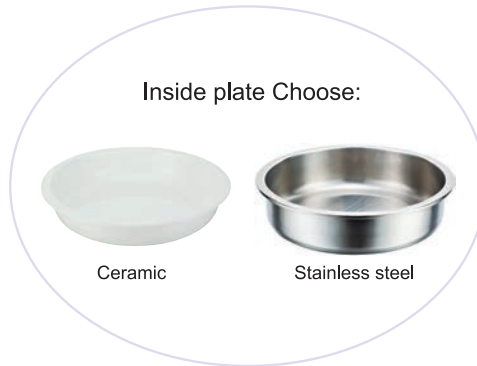

Below all display pictures are just for your reference , specific please in kind prevail. And the quotation don' t include the ceramic price.

GOLD PLATED
Z-003A

SILVER PLATED
ZC-003B
STAINLESS STEEL
ZC-003E

GOLD AND SILVER PLATED
ZC-003C

Three covers can be selected:

ZA-002A

ZA-001A

ZA-012A

RED ROSE PLATED
Z-003D

(mm)

Size List:	A	B	C	D Inside plate
配21"盖/with 21" cover	550	990	700	∅480xH80mm
配16.5"盖/with 16.5" cover	420	970	565	∅360xH80mm
配14"盖/with 14" cover	355	970	500	∅300xH70mm

Tempering Glass Hanging Chafing Dish ZC-004

Below all display pictures are just for your reference , specific please in kind prevail. And the quotation don't include the ceramic price.

GOLD PLATED
ZC-004A

SILVER PLATED
ZC-004B
STAINLESS STEEL
ZC-004E

GOLD AND SILVER PLATED
ZC-004C

Three covers can be selected:

ZA-002A

ZA-001A

ZA-012A

RED ROSE PLATED
ZC-004D

(mm)