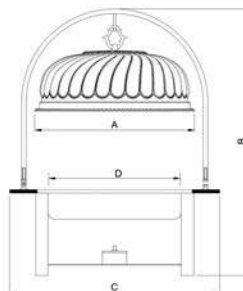

RED ROSE PLATED
ZC-008D

(mm)

Size List:	A	B	C	D Inside plate
配32"盖/with 32" cover	720x430	1000	880x450	660x380x70

Shell buffet stove with heating ZC-009A/B

STAINLESS STEEL
ZC-009A
L600xW600xH300

GOLD PLATED
ZC-009B