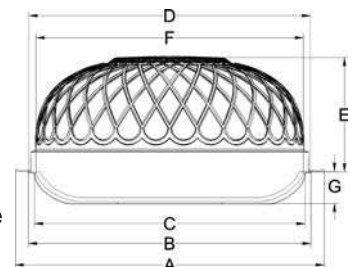

A:Outside size
C:inside size
D:Cover size
E:Cover height
F: Ceramic plate size
G:Inside height

Oval reticulate pattern cover and plate series ZA-013

Below all display pictures are just for your reference , specific please in kind prevail. And the quotation don't include the ceramic price.

GOLD PLATED
ZA-013A

SILVER PLATED
ZA-013B
STAINLESS STEEL
ZA-013E

GOLD AND SILVER PLATED
ZA-013C

RED ROSE PLATED
ZA-013D

Plate size	A	B	C	D	E	F	G
16"	412x282	355x230	323x192	353x226	85	338x207	35

(mm)

- A:Outside size
- C:inside size
- D:Cover size
- E:Cover height
- F: Ceramic plate size
- G:Inside height

SILVER PLATED
ZA-014B
STAINLESS STEEL
ZA-014E

GOLD AND SILVER PLATED
ZA-014C

RED ROSE PLATED
ZA-014D

Plate size	A	B	C	D	E	F	G
31"	796x505	724x435	678x392	718x437	170	693x407	60

(mm)

- A: Outside size
- C: inside size
- D: Cover size
- E: Cover height
- F: Ceramic plate size
- G: Inside height