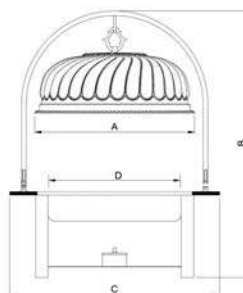

GOLD AND SILVER PLATED
ZC-003C

Three covers can be selected:

ZA-002A

ZA-001A

ZA-012A

RED ROSE PLATED
Z-003D

(mm)

Size List:	A	B	C	D Inside plate
配21"盖/with 21" cover	550	990	700	∅480xH80mm
配16.5"盖/with 16.5" cover	420	970	565	∅360xH80mm
配14"盖/with 14" cover	355	970	500	∅300xH70mm