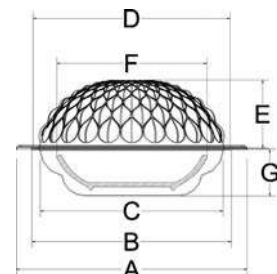

A:Outside size
C:inside size
D:Cover size
E:Cover height
F: Ceramic plate size
G:Inside height

Duke Cover and Plate series ZA-003

Below all display pictures are just for your reference , specific please in kind prevail. And the quotation don' t include the ceramic price.

GOLD PLATED
ZA-003A

SILVER PLATED
ZA-003B
STAINLESS STEEL
ZA-003E

GOLD AND SILVER PLATED
ZA-003C

RED ROSE PLATED
ZA-003D

(mm)

Plate size	A	B	C	D	E	F	G
10.25"	270	213	196	212	65	191	45
14.5"	404	340	318	338	115	313	58
18.5"	482	422	405	420	135	400	70
23"	586	526	510	518	176	505	80

A:Outside size
C:inside size
D:Cover size
E:Cover height
F: Ceramic plate size
G:Inside height

Round hammered cover and plate series ZA-004

Below all display pictures are just for your reference , specific please in kind prevail. And the quotation don't include the ceramic price.