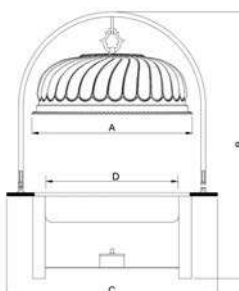

(mm)

Size List:	A	B	C	D Inside plate
配21"盖/with 21" cover	550	1030	700	∅480xH80mm
配16.5"盖/with 16.5" cover	420	1000	565	∅360xH80mm
配14"盖/with 14" cover	360	900	500	∅300xH70mm