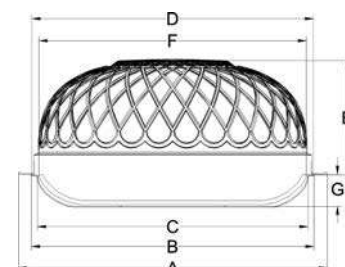

C:inside size

D:Cover size

E:Cover height

F: Ceramic plate size

G:Inside height

Round reticulate pattern cover and plate series ZA-012

Below all display pictures are just for your reference , specific please in kind prevail. And the quotation don' t include the ceramic price.

GOLD PLATED
ZA-012A

SILVER PLATED
ZA-012B
STAINLESS STEEL
ZA-012E

GOLD AND SILVER PLATED
ZA-012C

RED ROSE PLATED
ZA-012D

(mm)

Plate size	A	B	C	D	E	F	G
10.25"	260	215	200	211	75	195	43
13"	330	290	260	314	118	255	25
14.5"	370	325	305	322	118	300	48
16"	405	360	330	359	133	325	50
18.5"	475	424	405	418	140	400	70
23"	585	528	510	523	205	505	80
24"	610	550	514	546	200	509	75
29.5"	755	670	640	661	246	635	75

A:Outside size
C:inside size
D:Cover size
E:Cover height
F: Ceramic plate size
G:Inside height

Oval reticulate pattern cover and plate series ZA-013

Below all display pictures are just for your reference , specific please in kind prevail. And the quotation don't include the ceramic price.

GOLD PLATED
ZA-013A

SILVER PLATED
ZA-013B
STAINLESS STEEL
ZA-013E

GOLD AND SILVER PLATED
ZA-013C

RED ROSE PLATED
ZA-013D

Plate size	A	B	C	D	E	F	G
16"	412x282	355x230	323x192	353x226	85	338x207	35

(mm)

- A:Outside size
- C:inside size
- D:Cover size
- E:Cover height
- F: Ceramic plate size
- G:Inside height