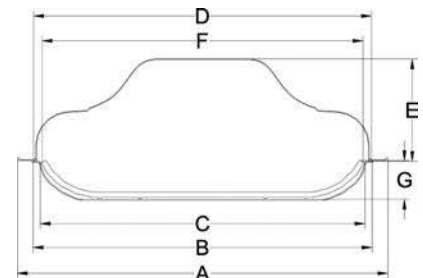

A:Outside size
C:inside size
D:Cover size
E:Cover height
F: Ceramic plate size
G:Inside height

Round hammered cover and plate series ZA-004

Below all display pictures are just for your reference , specific please in kind prevail. And the quotation don't include the ceramic price.

A: Outside size
C: inside size
D: Cover size
E: Cover height
F: Ceramic plate size
G: Inside height

Round mirror cover and plate series ZA-005

Below all display pictures are just for your reference , specific please in kind prevail. And the quotation don' t include the ceramic price.

GOLD PLATED
ZA-005A

SILVER PLATED
ZA-005B
STAINLESS STEEL
ZA-005E

GOLD AND SILVER PLATED
ZA-005C

RED ROSE PLATED
ZA-005D

Plate size	A	B	C	D	E	F	G
10.5"	270	227	212	226	80	207	30
14"	360	300	266	293	110	261	33
16"	407	340	315	336	117	310	50
18"	456	393	371	390	135	366	53
20.5"	525	443	418	437	150	413	56
23"	595	525	488	522	160	483	60
29.5"	665	673	643	666	190	638	75

(mm)

A:Outside size
C:inside size
D:Cover size
E:Cover height
F: Ceramic plate size
G:Inside height

Round Dragon Cover and Plate series ZA-006

Below all display pictures are just for your reference , specific please in kind prevail. And the quotation don't include the ceramic price.