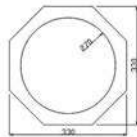

M-103 Coffee pot
L180xW80xH195mm

M-137 Tea pot
L160xW80xH195mm

M-138 Cream pot
L92xW45xH92mm

M-139 Sugar pot
L115xW67xH63mm

M-101 Milk pot
L55xW38xH38mm

M-102 Spoon
L210

Show Dish 121S

ZD9-1 Show Dish
Ø480mm