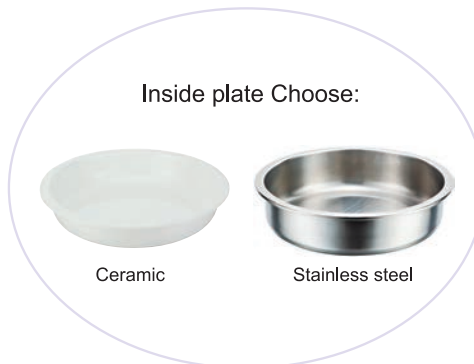

A:Outside size
C:inside size
D:Cover size
E:Cover height
F: Ceramic plate size
G:Inside height

Oval crown water-drop cover and plate series ZA-017

Below all display pictures are just for your reference , specific please in kind prevail. And the quotation don't include the ceramic price.

- A: Outside size
- C: inside size
- D: Cover size
- E: Cover height
- F: Ceramic plate size
- G: Inside height

Round reticulate pattern cover and plate series ZB-001/002

Below all display pictures are just for your reference , specific please in kind prevail. And the quotation don't include the ceramic price.

GOLD PLATED
ZB-001A

GOLD PLATED
ZB-002A

SILVER PLATED
ZB-001B
STAINLESS STEEL
ZB-001C

SILVER PLATED
ZB-002B
STAINLESS STEEL
ZB-002C

Inside plate Choose:

Ceramic

Stainless steel

RED ROSE PLATED
ZB-001D

RED ROSE PLATED
ZB-002D

(mm)

Size List:	C1	C2	C3 Inside plate
配21"盖/with 21" cover	610	223	∅480xH80mm
配16.5"盖/with 16.5" cover	530	205	∅360xH80mm
配12.5"盖/with 12.5" cover	390	190	∅300xH70mm

Oval crown water-drop cover and plate series ZB -003/004