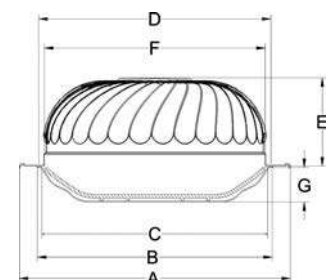

(mm)

A: Outside size
C: inside size
D: Cover size
E: Cover height
F: Ceramic plate size
G: Inside height

Round crown water-drop pattern cover and plate series Z-010

Below all display pictures are just for your reference , specific please in kind prevail. And the quotation don' t include the ceramic price.

GOLD PLATED
ZA-010A

SILVER PLATED
ZA-010B
STAINLESS STEEL
ZA-010E

GOLD AND SILVER PLATED
ZA-010C

RED ROSE PLATED
ZA-010D

(mm)

Plate size	A	B	C	D	E	F	G
13"	330	290	260	314	118	255	25
16"	405	360	330	359	133	325	50
24"	610	550	514	546	200	509	75
29.5"	755	670	640	661	246	635	75

A:Outside size
C:inside size
D:Cover size
E:Cover height
F: Ceramic plate size
G:Inside height

Oval crown water-drop cover and plate series ZA-011

Below all display pictures are just for your reference , specific please in kind prevail. And the quotation don' t include the ceramic price.