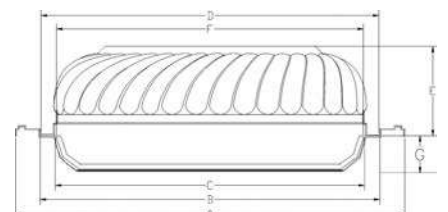

GOLD AND SILVER PLATED
ZA-015C

RED ROSE PLATED
ZA-015D

Plate size	A	B	C	D	E	F	G
31"	796x505	724x435	678x392	718x437	170	693x407	60

(mm)

- A:Outside size
- C:inside size
- D:Cover size
- E:Cover height
- F: Ceramic plate size
- G:Inside height