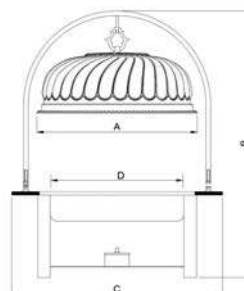

Size List:	A	B	C	D Inside plate
配21"盖/with 21" cover	550	1030	700	∅480xH80mm
配16.5"盖/with 16.5" cover	420	1000	565	∅360xH80mm
配14"盖/with 14" cover	360	900	500	∅300xH70mm

Marble Hanging Chafing Dish ZC-002