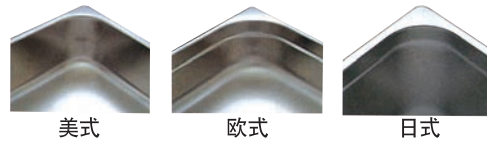

ZD7-33 Plates/份数盘系列

Spec/产品规格	Spec/产品规格	Spec/产品规格
530x327x20x0.7	327x176x100x0.7	654x530x40x0.8
530x327x40x0.7	327x176x150x0.8	654x530x65x0.8
530x327x65x0.7	265x164x20x0.7	654x530x100x0.8
530x327x100x0.7	265x164x40x0.7	654x530x150x0.8
530x327x150x0.8	265x164x65x0.7	654x530x200x0.8
530x327x200x0.8	265x164x100x0.7	327x353x20x0.7
327x265x20x0.7	265x164x150x0.8	327x353x40x0.7
327x265x40x0.7	176x164x65x0.7	327x353x65x0.7
327x265x65x0.7	176x164x100x0.7	327x353x100x0.7
327x265x100x0.7	176x164x150x0.8	327x353x150x0.8
327x265x150x0.8	176x109x65x0.7	327x353x200x0.8
327x265x200x0.8	176x109x100x0.7	530x162x65x0.7
327x176x20x0.7	176x109x150x0.8	530x162x100x0.7
327x176x40x0.7	654x530x20x1.0	530x162x150x0.8
327x176x65x0.7