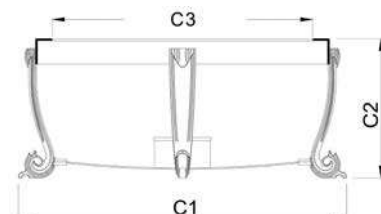

A: Outside size
C: inside size
D: Cover size
E: Cover height
F: Ceramic plate size
G: Inside height

Round mirror cover and plate series ZA-005

Below all display pictures are just for your reference , specific please in kind prevail. And the quotation don' t include the ceramic price.

- A: Outside size
- C: inside size
- D: Cover size
- E: Cover height
- F: Ceramic plate size
- G: Inside height

Round reticulate pattern cover and plate series ZB-001/002

Below all display pictures are just for your reference , specific please in kind prevail. And the quotation don't include the ceramic price.

RED ROSE PLATED
ZB-002D

(mm)

Size List:	C1	C2	C3 Inside plate
配21"盖/with 21" cover	610	223	∅480xH80mm
配16.5"盖/with 16.5" cover	530	205	∅360xH80mm
配12.5"盖/with 12.5" cover	390	190	∅300xH70mm

Oval crown water-drop cover and plate series ZB -003/004