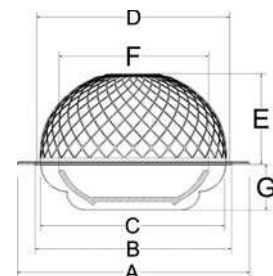

A:Outside size
C:inside size
D:Cover size
E:Cover height
F: Ceramic plate size
G:Inside height

Lord Coe Cover and Plate series ZA-002

Below all display pictures are just for your reference , specific please in kind prevail. And the quotation don't include the ceramic price.

GOLD PLATED
ZA-002A

SILVER PLATED
ZA-002B
STAINLESS STEEL
ZA-002E

GOLD AND SILVER PLATED
ZA-002C

RED ROSE PLATED
ZA-002D

(mm)

Plate size	A	B	C	D	E	F	G
10.25"	260	215	200	211	90	195	43
14.5"	370	325	305	322	137	300	48
18.5"	475	424	405	418	185	400	70
23"	585	528	510	523	240	505	80

A:Outside size
C:inside size
D:Cover size
E:Cover height
F: Ceramic plate size
G:Inside height

Duke Cover and Plate series ZA-003

Below all display pictures are just for your reference , specific please in kind prevail. And the quotation don' t include the ceramic price.

A:Outside size
C:inside size
D:Cover size
E:Cover height
F: Ceramic plate size
G:Inside height

Round hammered cover and plate series ZA-004

Below all display pictures are just for your reference , specific please in kind prevail. And the quotation don't include the ceramic price.