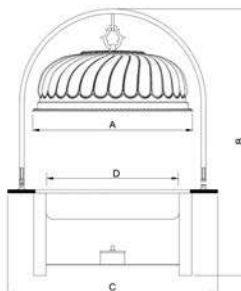

Stainless steel

GOLD PLATED
ZC-007A

SILVER PLATED
ZC-007B
STAINLESS STEEL
ZC-007E

RED ROSE PLATED
ZC-007D

(mm)

Size List:	A	B	C	D Inside plate
配32"盖/with 32" cover	720x430	1000	880x450	660x380x70

Tempering Glass Hanging Chafing Dish ZC-008