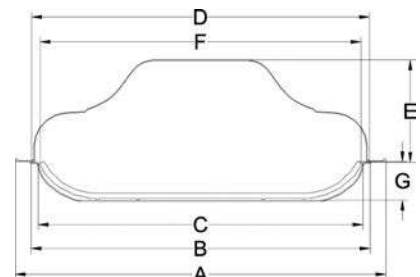

(mm)

A:Outside size
C:inside size
D:Cover size
E:Cover height
F: Ceramic plate size
G:Inside height

Round Dragon Cover and Plate series ZA-006

Below all display pictures are just for your reference , specific please in kind prevail. And the quotation don't include the ceramic price.

GOLD PLATED
ZA-006A

SILVER PLATED
ZA-006B
STAINLESS STEEL
ZA-006E

GOLD AND SILVER PLATED
ZA-006C

RED ROSE PLATED
ZA-006D

(mm)

Plate size	A	B	C	D	E	F	G
8.5"	220	188	170	186	70	165	39
10"	257	220	193	218	80	188	46
12"	305	246	240	244	85	235	55
14"	355	275	265	273	103	260	60
16"	407	335	312	333	120	307	70
18"	465	386	385	384	135	380	76
20"	507	441	418	439	145	413	80
23"	585	525	503	523	175	498	80
29"	733	669	643	667	200	638	115

A:Outside size
C:inside size
D:Cover size
E:Cover height
F: Ceramic plate size
G:Inside height

Oval Dragon Cover and Plate series ZA-007

Below all display pictures are just for your reference , specific please in kind prevail. And the quotation don't include the ceramic price.