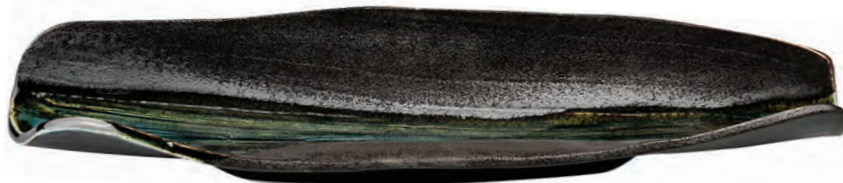

GREEN GREY SERIES

7681 > 40X11CM
| 1/18 | STONEWARE | JP