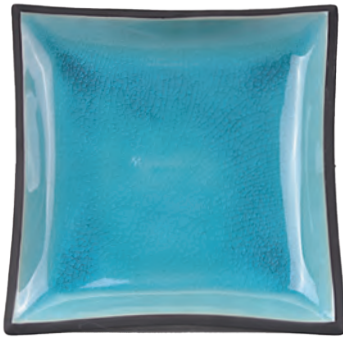

GLASSY TURQUOISE / PLATES / BOWLS / GIFTSETS

0155 > 22X22CM
| 4/16 | STONEWARE | CN