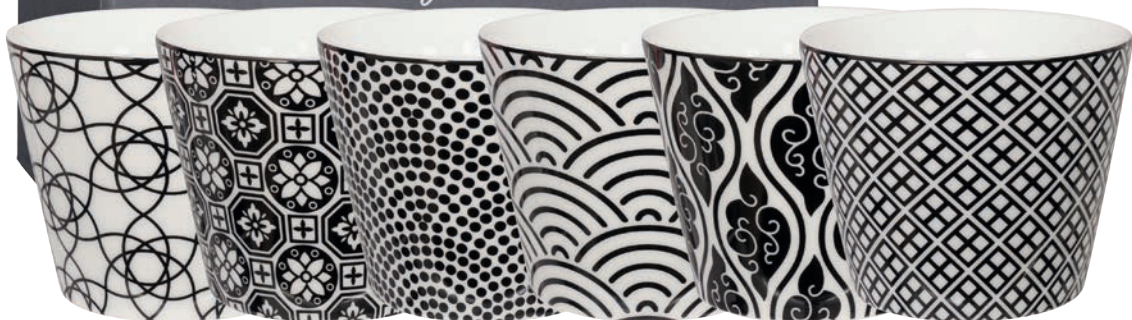

15102 > SET 6 PCS | Ø.9X6.5CM
| 180ML | 1/12 | PORCELAIN | CN