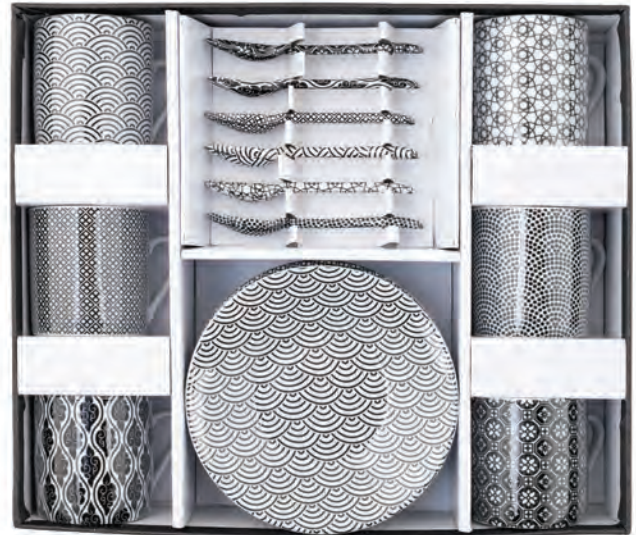

0491 > ESPRESSO SET 10 PIECES
| 5X5.4CM | 80ML | 1/12 | PORCELAIN | CN