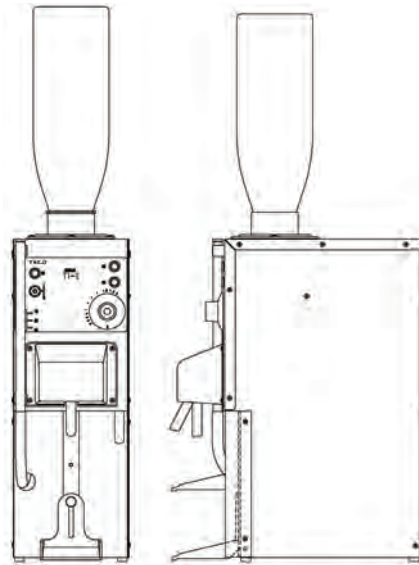

9045 > NIGIRI ROBOT
BELT TYPE | KOR

9478 > NIGIRI ROBOT
DISC TYPE | KOR

4650 > 45X41X45CM
| APPROX. 150 TOWELS | JP

4652 > 45X27.5X35.5CM
| APPROX. 80-120 TOWELS | JP

4555 > 16X34.5X62.5CM
| 220V-240V | SAKE WARMER | JP