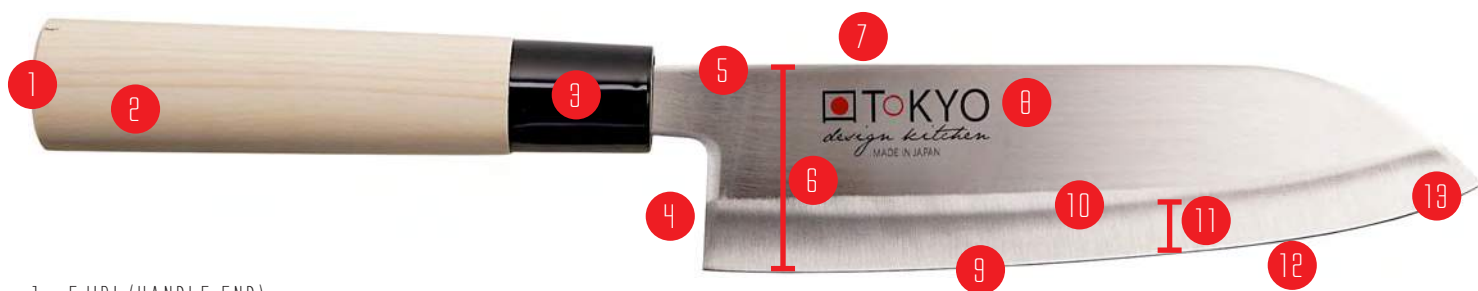

4405 >
SASHIMI 21CM | 6/60 | JP

4406 >
SASHIMI 24CM | 6/60 | JP

4407 >
MAKIRI 16CM | 6/60 | JP

4408 >
SANTOKU 16.5CM | 6/60 | JP

4409 >
GYUTOU 19.5CM | 6/60 | JP

PARTS OF A JAPANESE KNIFE

1. EJIRI (HANDLE END)
2. E (HANDLE)
3. KAKUMAKI (COLLAR)
4. AGO (HEEL)
5. MACHI
6. JIGANE (MALLEABLE IRON)
7. SE OR MUNE (SPINE)
8. HIRA/TSURA (FLAT)
9. HAGANE (CARBON STEEL)
10. SHINGI (LINE BETWEEN FLAT BODY OF KNIFE AND START OF CUTTING EDGE AREA)
11. KIREHA (BLADE ROAD OR CUTTING EDGE)
12. HASAKI (EDGE)
13. KISSAKI (TIP AND POINT)